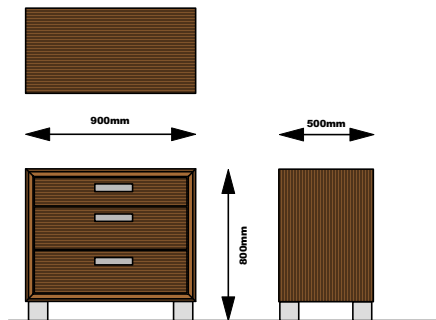

# RICHARD BAKER FURNITURE

Bedside Table BFBT 1

Bedside Table BFBT 2

Cabinet BFC 1

Cabinet BFC 2

Chest of Drawers BFCH 1

Chest of Drawers BFCH 2

Chest of Drawers BFCH 3

<p><b>Model:</b></p> <p><b>BEVEL FURNITURE</b></p>	<p><b>Specifications:</b></p> <p><b>40mm frame</b>  <b>20mm thick doors with self closers</b>  <b>Satin lacquer deep finish.</b>  <b>Adjustable shelf to interior.</b>  <b>Self closing drawers.</b></p> <p>STANDARD SIZES &amp; MADE TO MEASURE</p>	<p><b>Finishes:</b></p> <p><b>Oak</b>  <b>Classic Oak</b>  <b>Burr Oak</b>  <b>Dark Oak</b>  <b>Black Oak</b></p>
--	--	---