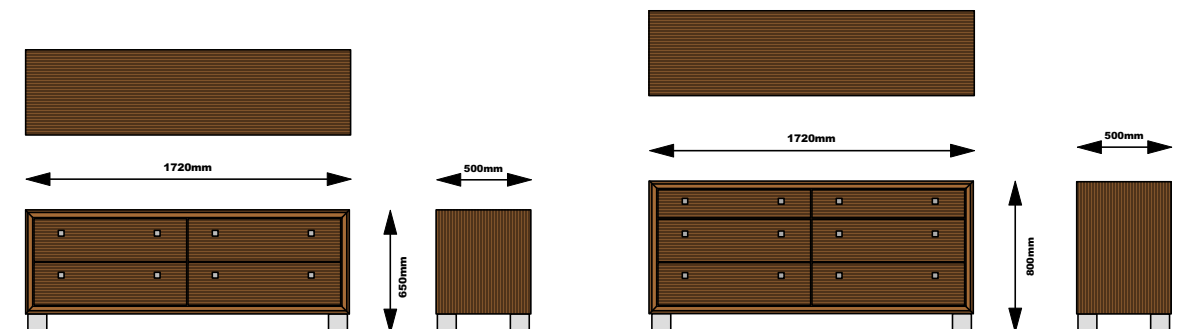

# RICHARD BAKER FURNITURE

Bedside Table BFBT 1

Bedside Table BFBT 2

Cabinet BFC 1

Cabinet BFC 2

Chest of Drawers BFCH 1

Chest of Drawers BFCH 2

Chest of Drawers BFCH 3

<p><b>Model:</b></p> <p><b>BEVEL FURNITURE</b></p>	<p><b>Specifications:</b></p> <p><b>40mm frame</b>  <b>20mm thick doors with self closers</b>  <b>Satin lacquer deep finish.</b>  <b>Adjustable shelf to interior.</b>  <b>Self closing drawers.</b></p> <p>STANDARD SIZES &amp; MADE TO MEASURE</p>	<p><b>Finishes:</b></p> <p><b>Oak</b>  <b>Classic Oak</b>  <b>Burr Oak</b>  <b>Dark Oak</b>  <b>Black Oak</b></p>
--	--	---