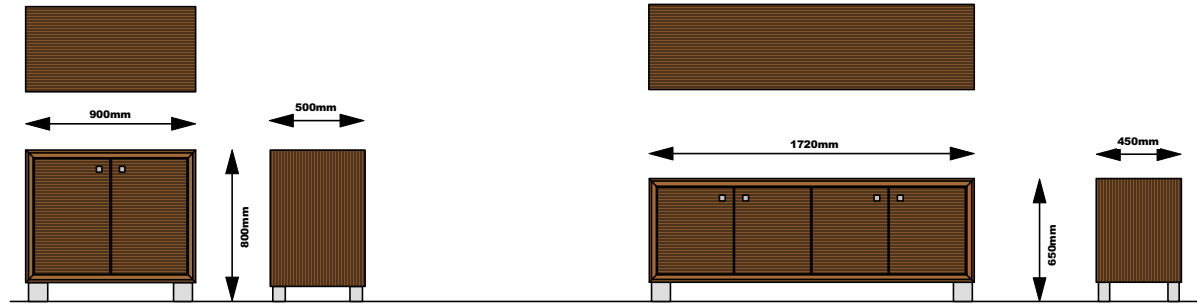

# RICHARD BAKER FURNITURE

Bedside Table BFBT 1

Bedside Table BFBT 2

Cabinet BFC 1

Cabinet BFC 2

Chest of Drawers BFCH 1

Chest of Drawers BFCH 2

Chest of Drawers BFCH 3

<p><b>Model:</b></p> <p><b>BEVEL FURNITURE</b></p>	<p><b>Specifications:</b></p> <p><b>40mm frame</b>  <b>20mm thick doors with self closers</b>  <b>Satin lacquer deep finish.</b>  <b>Adjustable shelf to interior.</b>  <b>Self closing drawers.</b></p> <p>STANDARD SIZES &amp; MADE TO MEASURE</p>	<p><b>Finishes:</b></p> <p><b>Oak</b>  <b>Classic Oak</b>  <b>Burr Oak</b>  <b>Dark Oak</b>  <b>Black Oak</b></p>
--	--	---