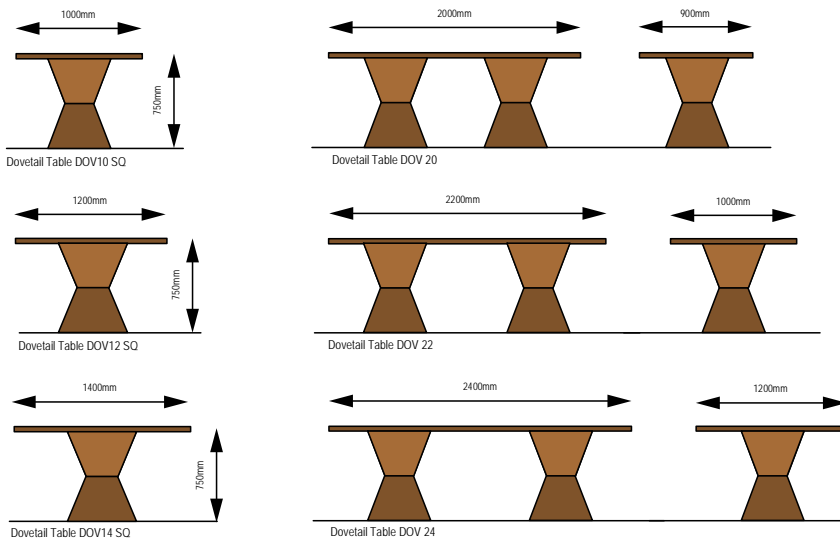

RICHARD BAKER FURNITURE 2008
The copyright in this drawing is the property of Richard Baker Furniture Ltd, without whose express written consent it may not be used, published or reproduced in any form.

Model: DOVETAIL TABLE	Specifications: Selected veneers. Satin lacquer deep finish. STANDARD SIZES & MADE TO MEASURE	Finishes: Oak and all stain shades Burr Oak Walnut Burr Walnut Zebrano Macassar Ebony

Wimbledon Studios 0208 336 1777 richard@richardbakerfurniture.co.uk	Chiddingfold Studios 01428 687 708 mark@richardbakerfurniture.co.uk	Marlow Studios 01494 535 122 tim@richardbakerfurniture.co.uk	Guildford Studios 01483 202 060 rob@richardbakerfurniture.co.uk